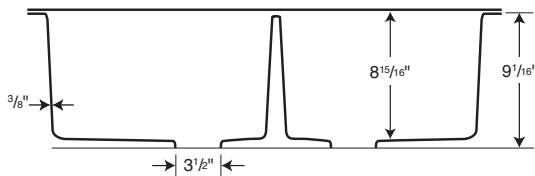

Capacity: 9-1/2 gallons per each bowl

SPECIFICATIONS

QUAD-3322 Granite Undermount Even Double Bowl Kitchen Sink

Model	Part	Nominal Dimensions	Ship Wt. Lb.	Ship FedEx	Carton Dims. In.	Cu. Ft.
QUED-3322	QU03322ED	32" W x 21" D (813 mm x 533 mm)	50	FedEx	37 x 25 x 21	6.96