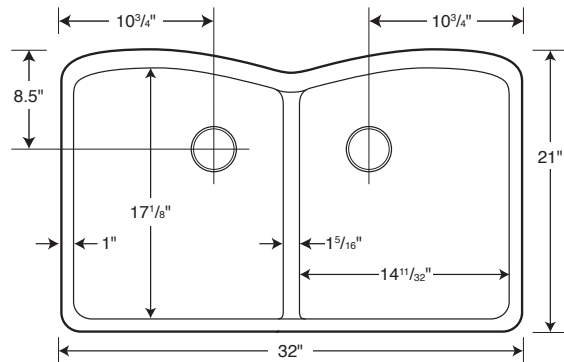

Capacity: 9-1/2 gallons per each bowl

SPECIFICATIONS

QUAD-3322 Granite Undermount Even Double Bowl Kitchen Sink

Model	Part	Nominal Dimensions	Ship Wt. Lb.	Ship FedEx	Carton Dims. In.	Cu. Ft.
QUED-3322	QU03322ED	32" W x 21" D (813 mm x 533 mm)	50	FedEx	37 x 25 x 21	6.96